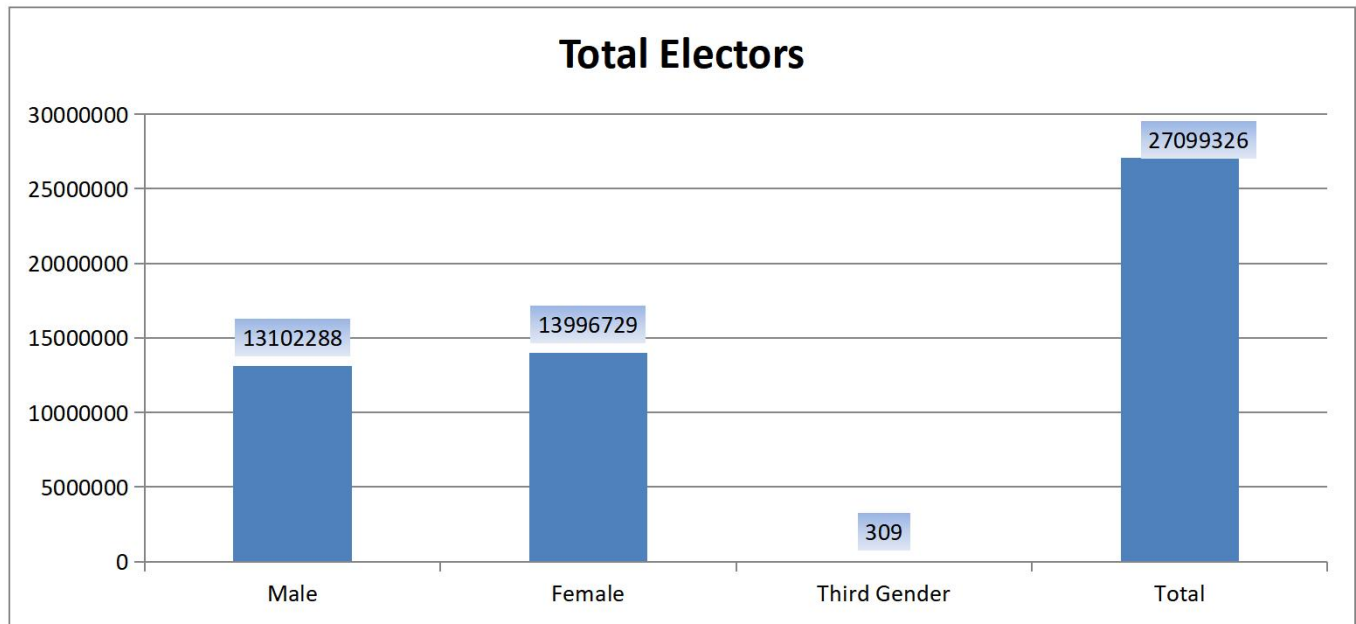

# FINAL ELECTORATE PUBLISHED ON 22.01.2024

STATE	MALE	FEMALE	THIRD GENDER	TOTAL
S11- KERALA	13102288	13996729	309	27099326

Elector Type	Male	Female	Third Gender	Total
General Electors	13019964	13990839	300	27011103
Overseas Elector	82324	5890	9	88223
<b>Total Electors</b>	<b>13102288</b>	<b>13996729</b>	<b>309</b>	<b>27099326</b>